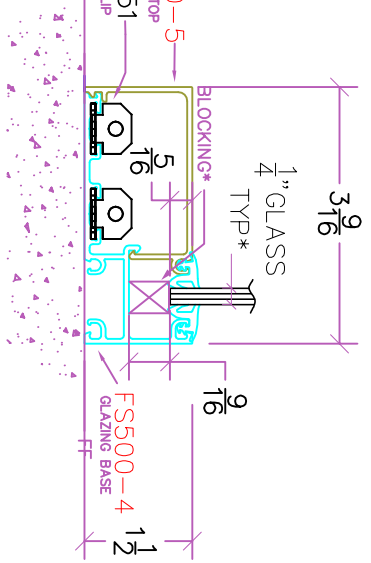

FLUSH SLIDER SECTION VIEWS

FES415 – FLUSH SLIDER GLAZING TRANSOM

FES215 – FLUSH SLIDER DOOR HEAD AT TRANSOM