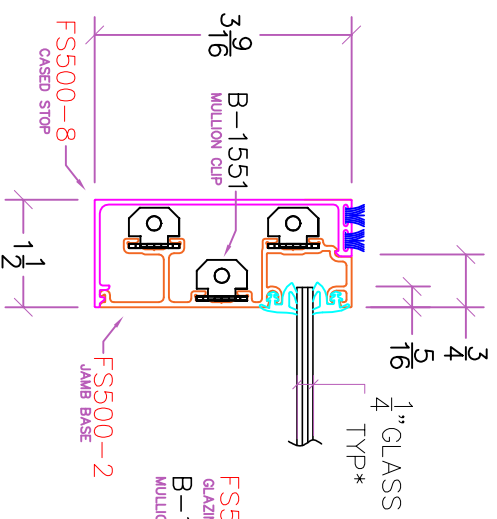

FLUSH SLIDER SECTION VIEWS

FES415 – FLUSH SLIDER GLAZING TRANSOM

FES215 – FLUSH SLIDER DOOR HEAD AT TRANSOM