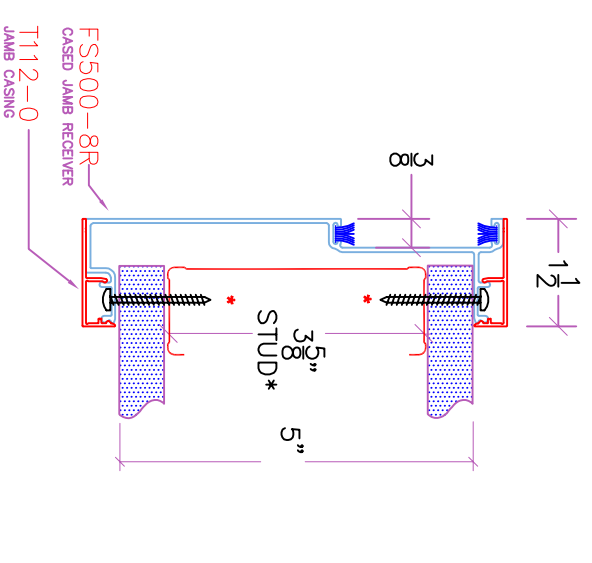

FLUSH SLIDER SECTION VIEWS

FES415 – FLUSH SLIDER GLAZING TRANSOM

FES215 – FLUSH SLIDER DOOR HEAD AT TRANSOM