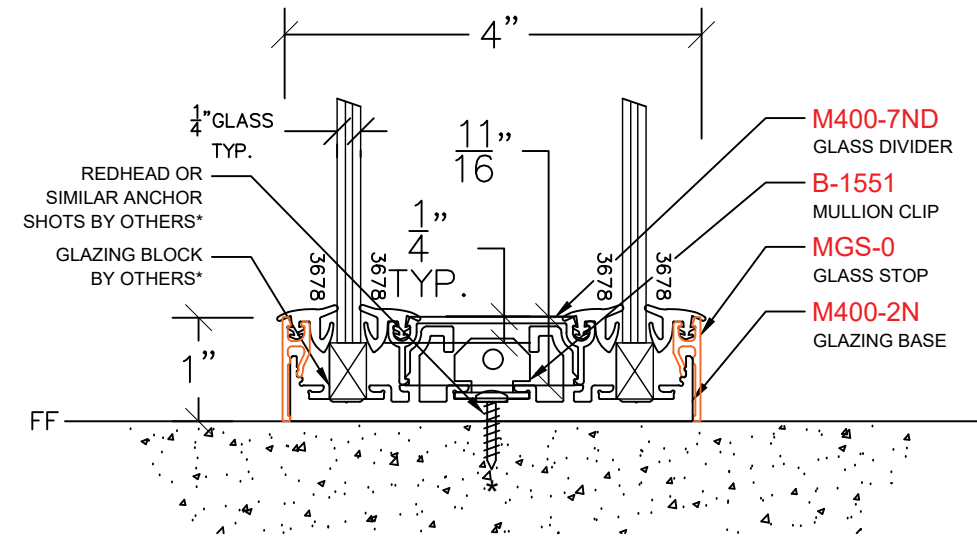

AVALON MIMUS 400

M420 – GLAZING SILL
PROFILE: 1" TRIM

NOTE: STANDARD GLASS BITE 1/4"

P: (503)885-9494
W: AVALONINT.COM