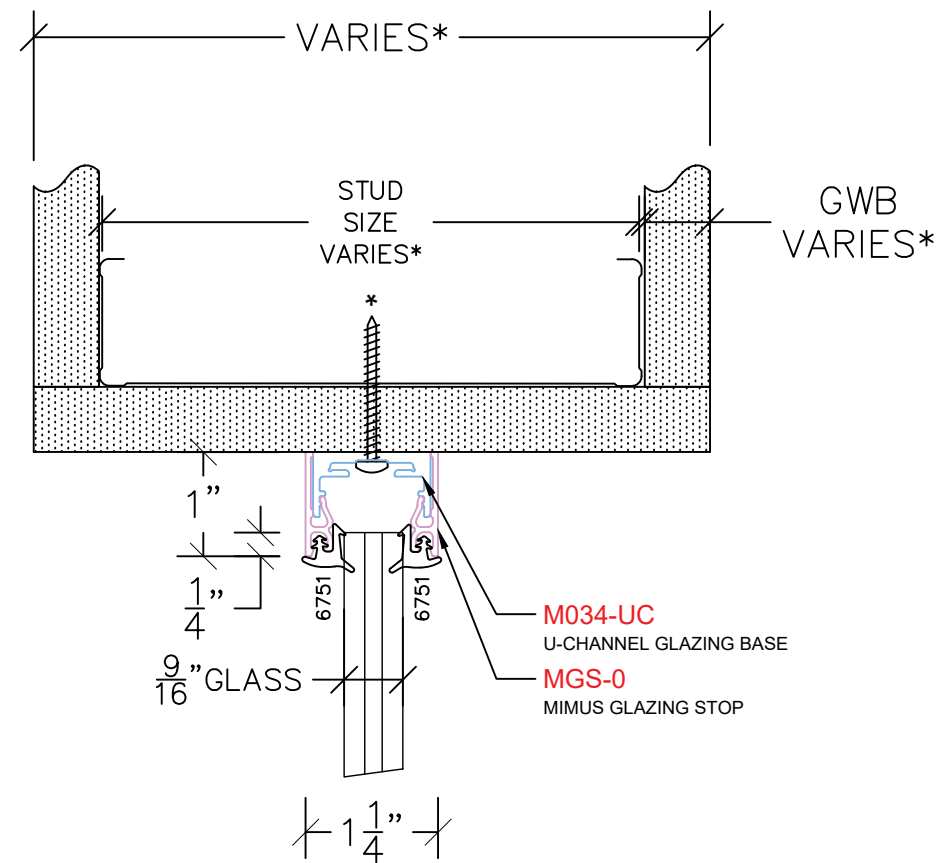

AVALON U-CHANNEL

M400 – GLAZING JAMB
PROFILE: 1" TRIM

NOTE: STANDARD GLASS BITE 1/4"

P: (503)885-9494
W: AVALONINT.COM