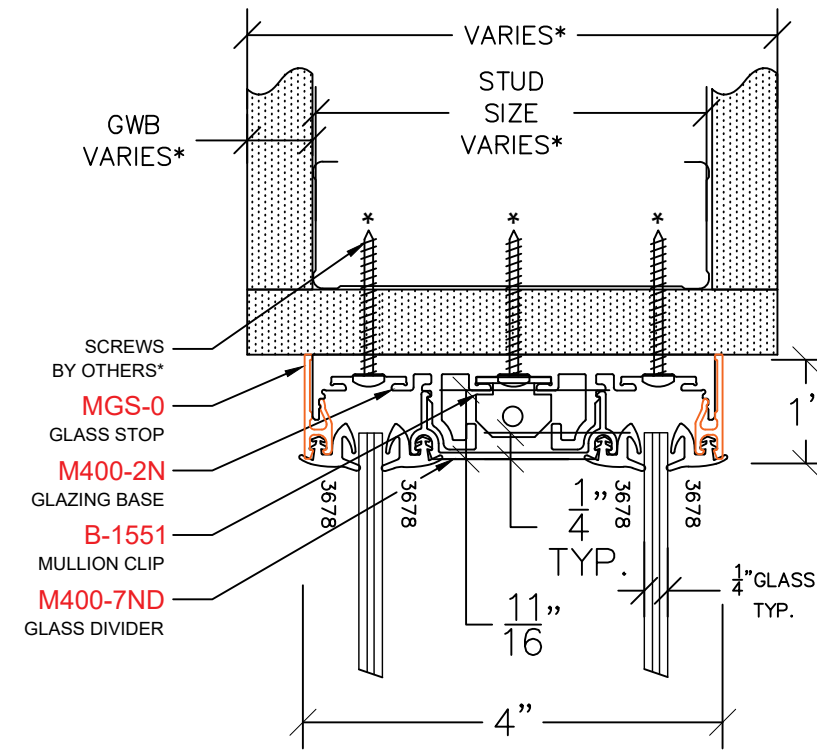

AVALON MIMUS 400

M400 – GLAZING HEAD
PROFILE: 1" TRIM

NOTE: STANDARD GLASS BITE 1/4"

P: (503)885-9494
W: AVALONINT.COM