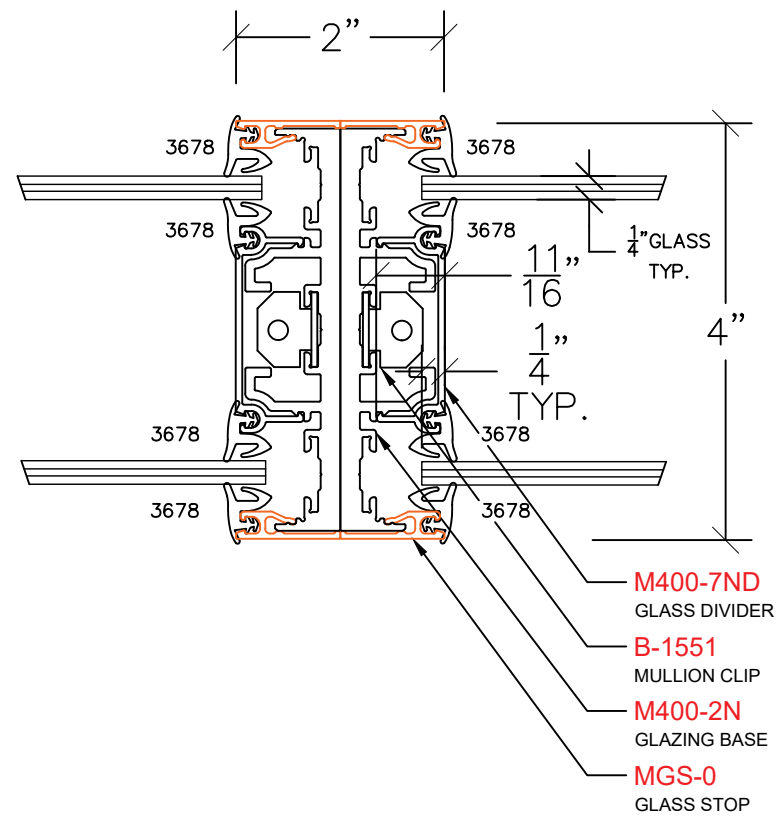

AVALON MIMUS 400

M305 – GLAZING VERTICAL  
PROFILE: 2" TRIM

NOTE: STANDARD GLASS BITE 1/4"

P: (503)885-9494  
W: AVALONINT.COM