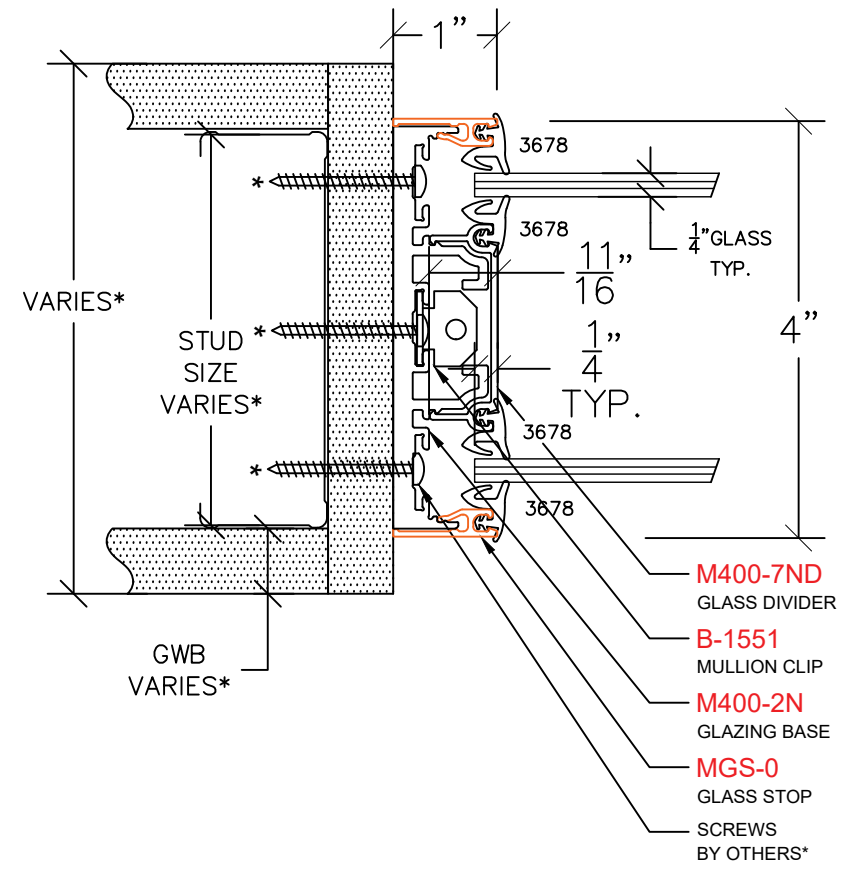

AVALON MIMUS 400

M300 – GLAZING JAMB
PROFILE: 1" TRIM

NOTE: STANDARD GLASS BITE 1/4"

P: (503)885-9494
W: AVALONINT.COM