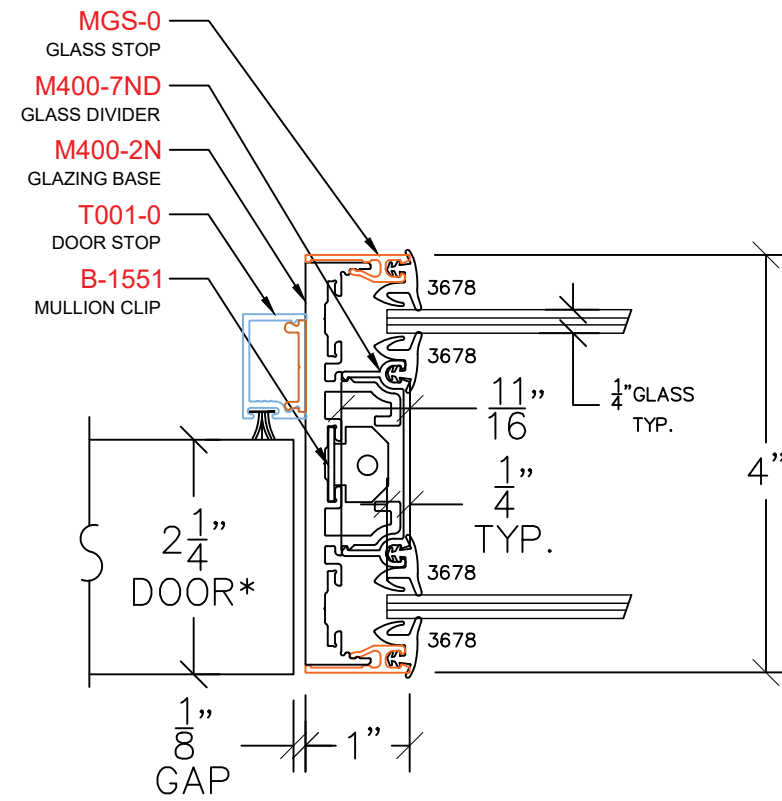

AVALON MIMUS 400

M150 – DOOR JAMB SIDELIGHT  
PROFILE: 1" TRIM

NOTE: STANDARD GLASS BITE 1/4"

P: (503)885-9494  
W: AVALONINT.COM