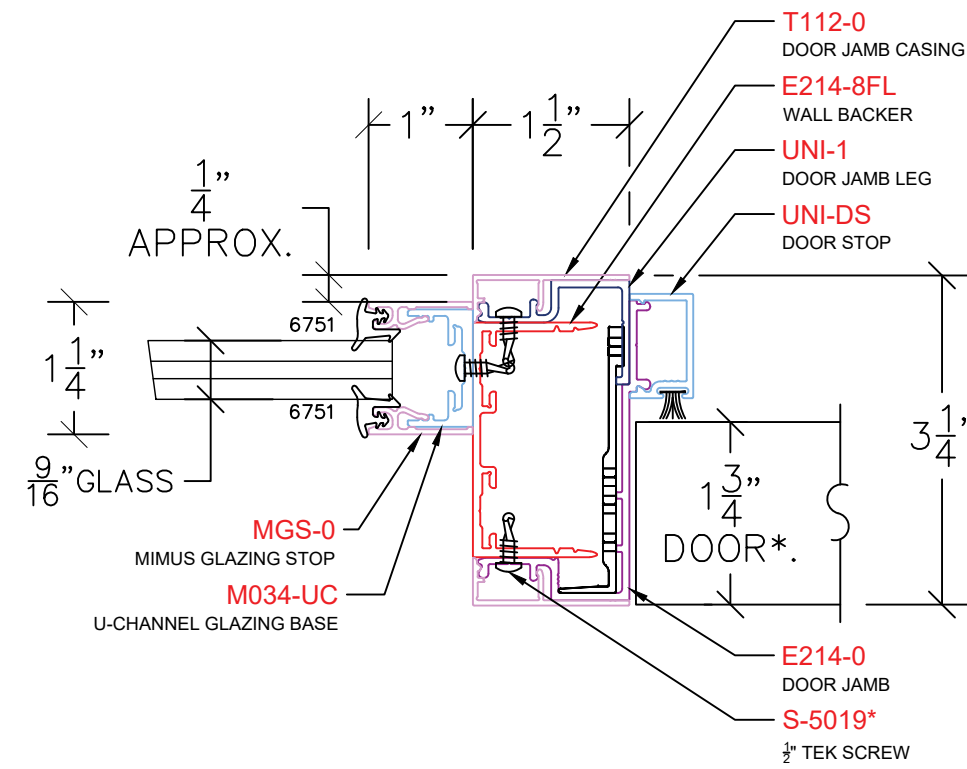

AVALON U-CHANNEL

M150 – DOOR JAMB SIDELIGHT
PROFILE: 1" TRIM

NOTE: STANDARD GLASS BITE 1/4"