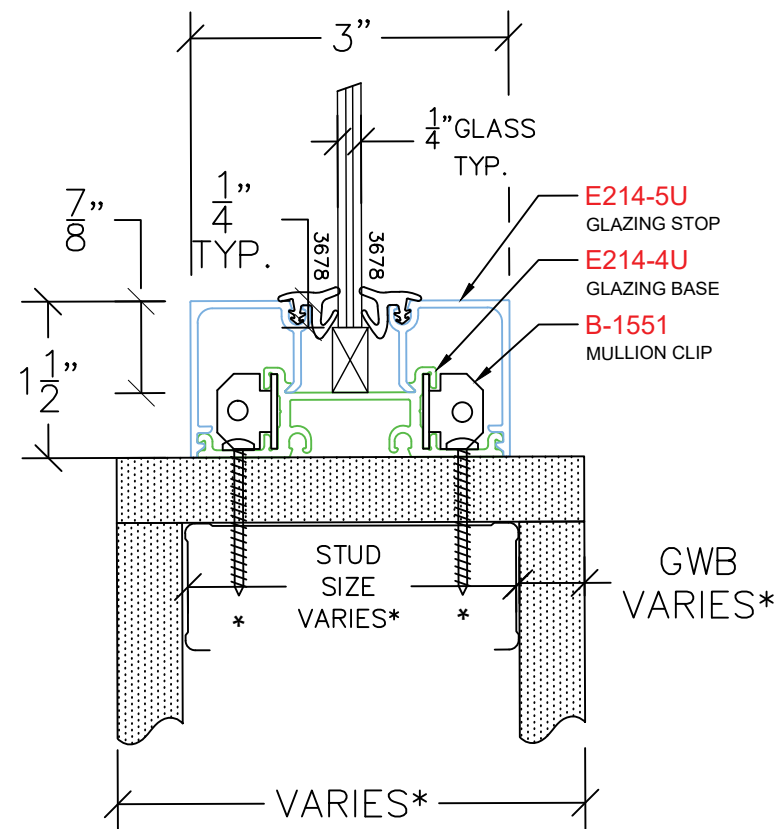

AVALON EAGLE 214 DEMOUNTABLE

E438 – GLAZING SILL
PROFILE: 1½" TRIM

NOTE: STANDARD GLASS BITE ¼"

P: (503)885-9494
W: AVALONINT.COM