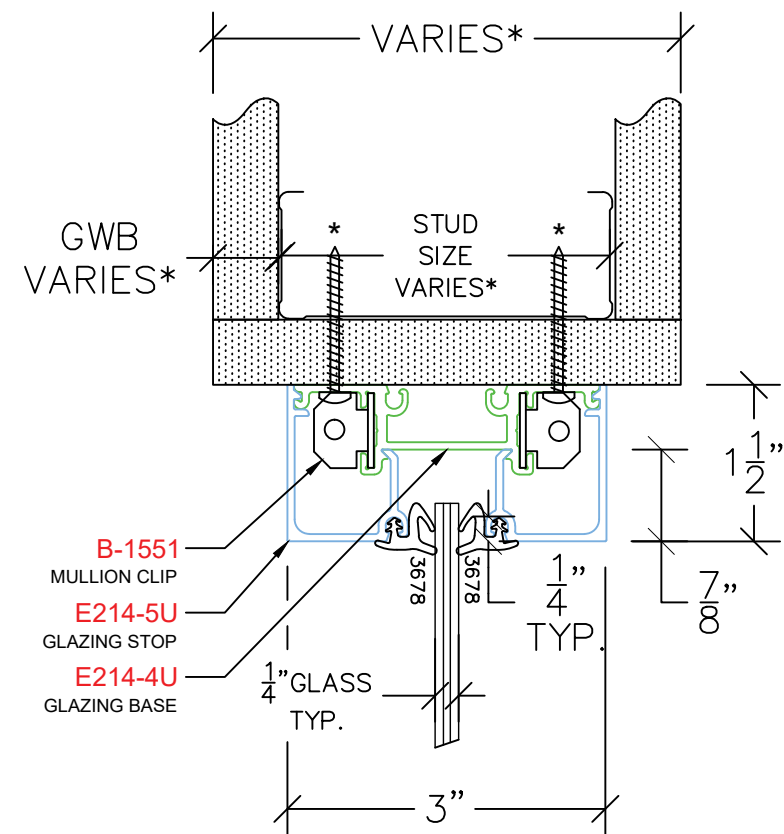

AVALON EAGLE 214 DEMOUNTABLE

E425 – GLAZING HEAD
PROFILE: 1½" TRIM

NOTE: STANDARD GLASS BITE 1/4"

P: (503)885-9494
W: AVALONINT.COM