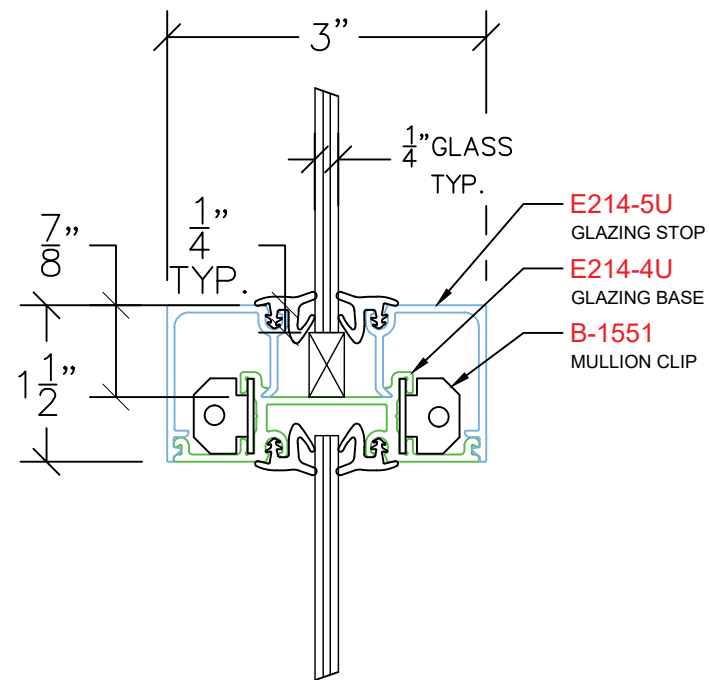

AVALON EAGLE 214 DEMOUNTABLE

E424 – GLAZING HORIZONTAL MULLION
PROFILE: 1½" TRIM

NOTE: STANDARD GLASS BITE ¼"

P: (503)885-9494
W: AVALONINT.COM