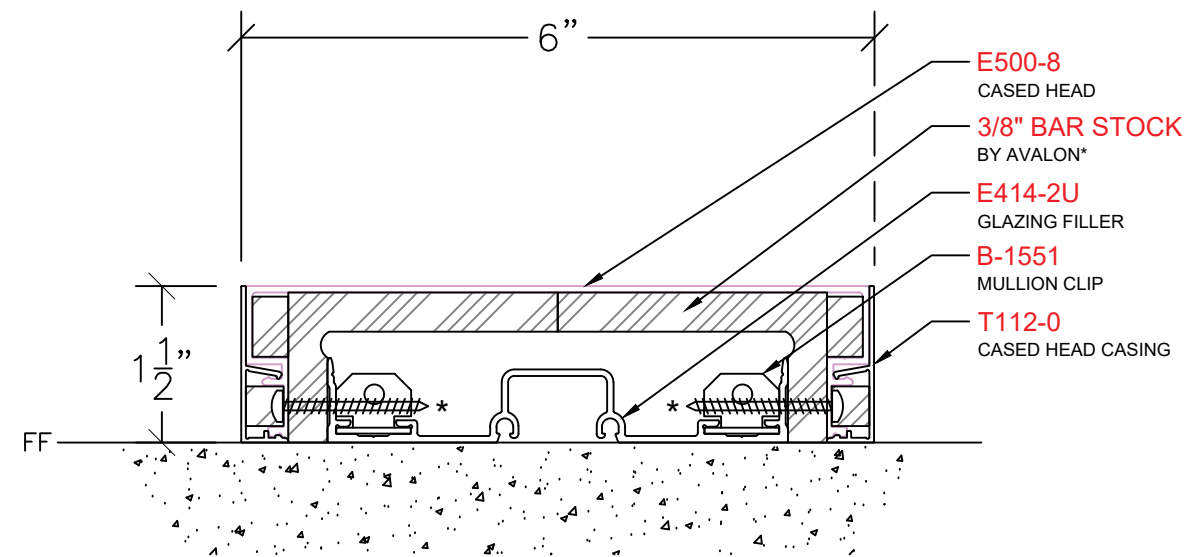

AVALON BALLISTIC EAGLE

E420C – CASED SILL
PROFILE: 1½" TRIM

P: (503)885-9494
W: AVALONINT.COM