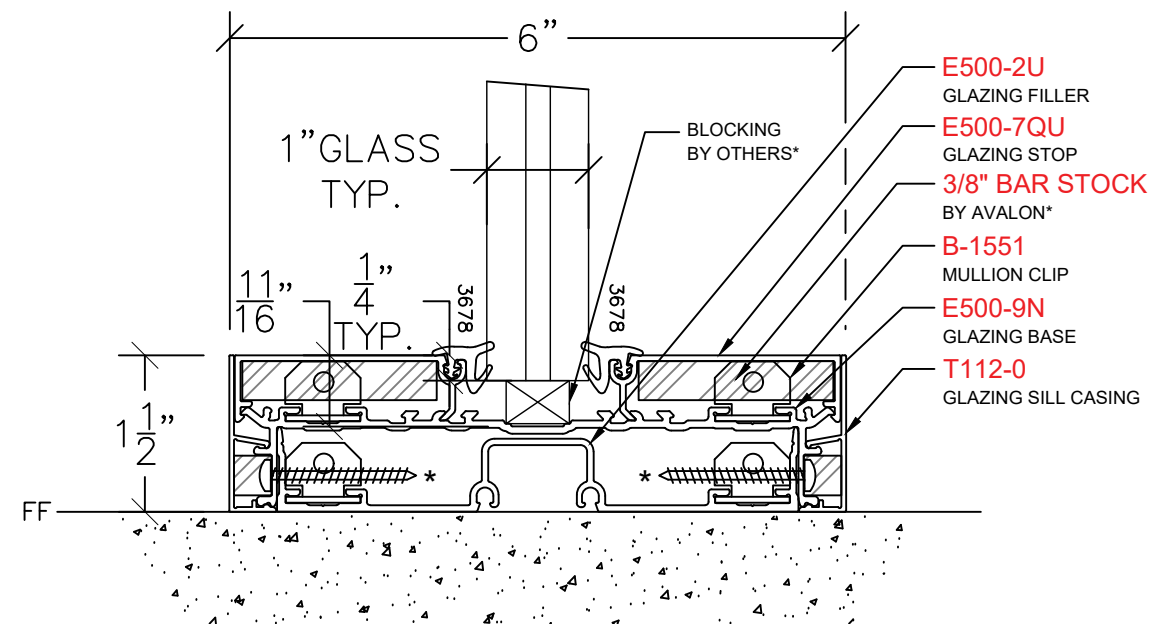

AVALON BALLISTIC EAGLE

E420 – GLAZING SILL
PROFILE: 1½" TRIM

NOTE: STANDARD GLASS BITE ¼"

P: (503)885-9494
W: AVALONINT.COM