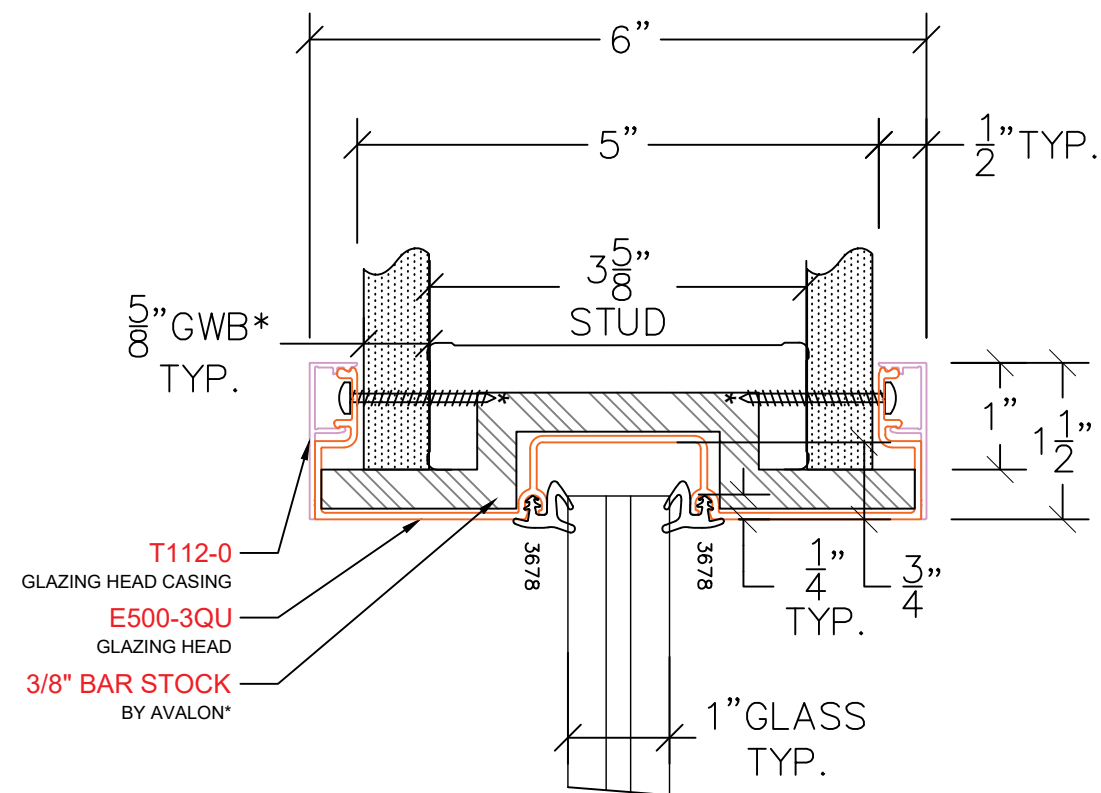

AVALON BALLISTIC EAGLE

E400 – GLAZING HEAD
PROFILE: 1½" TRIM

NOTE: STANDARD GLASS BITE ¼"

P: (503)885-9494
W: AVALONINT.COM