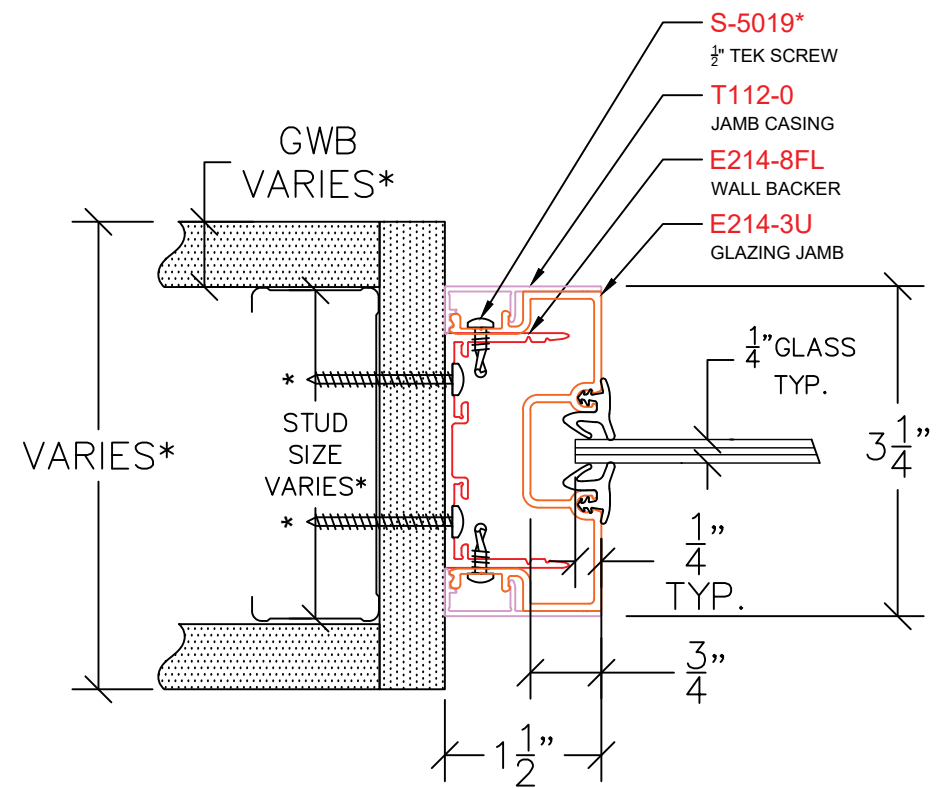

AVALON EAGLE 214 DEMOUNTABLE

E308 – GLAZING JAMB  
PROFILE: 1½" TRIM

NOTE: STANDARD GLASS BITE ¼"

P: (503)885-9494  
W: AVALONINT.COM