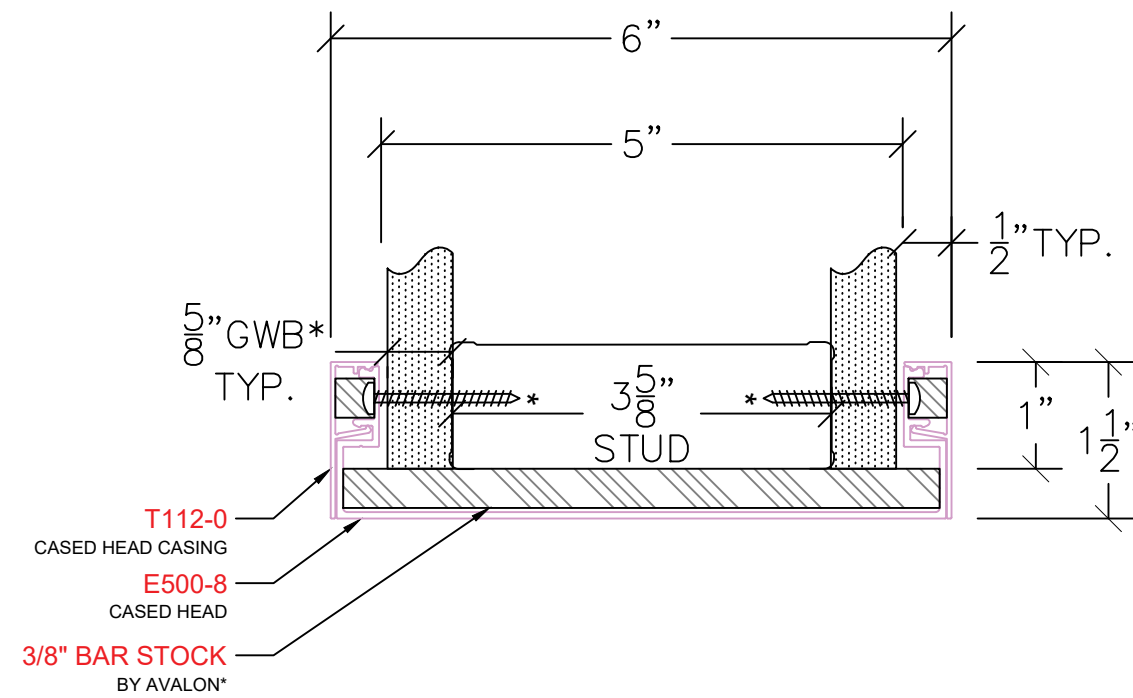

AVALON BALLISTIC EAGLE

E214 – CASED HEAD  
PROFILE: 1½" TRIM

P: (503)885-9494  
W: AVALONINT.COM