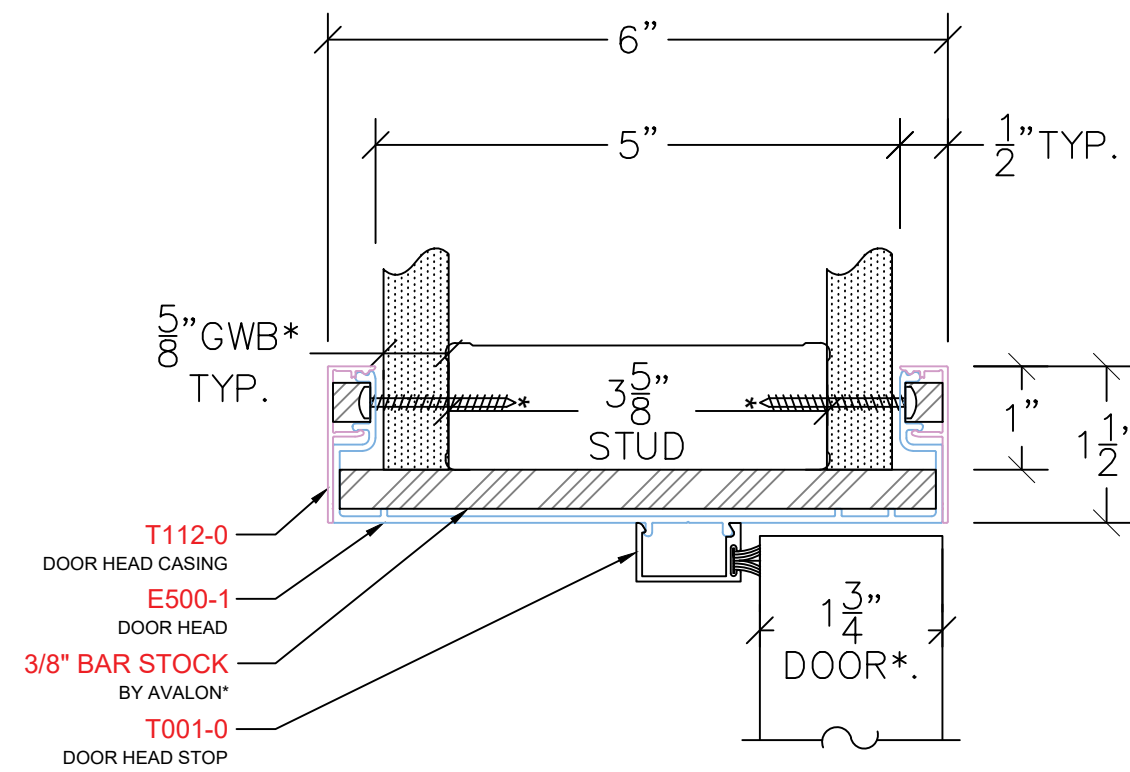

AVALON BALLISTIC EAGLE

E200 – DOOR HEAD
PROFILE: 1½" TRIM

P: (503)885-9494
W: AVALONINT.COM