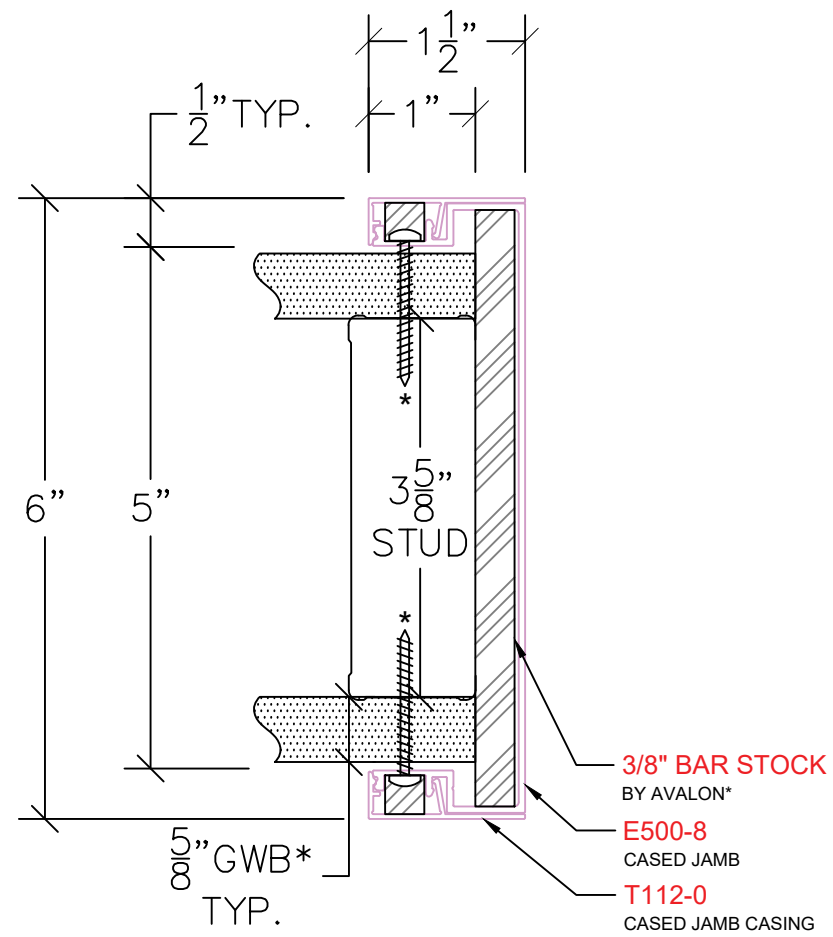

AVALON BALLISTIC EAGLE

E140 – CASED JAMB
PROFILE: 1½" TRIM

P: (503)885-9494
W: AVALONINT.COM