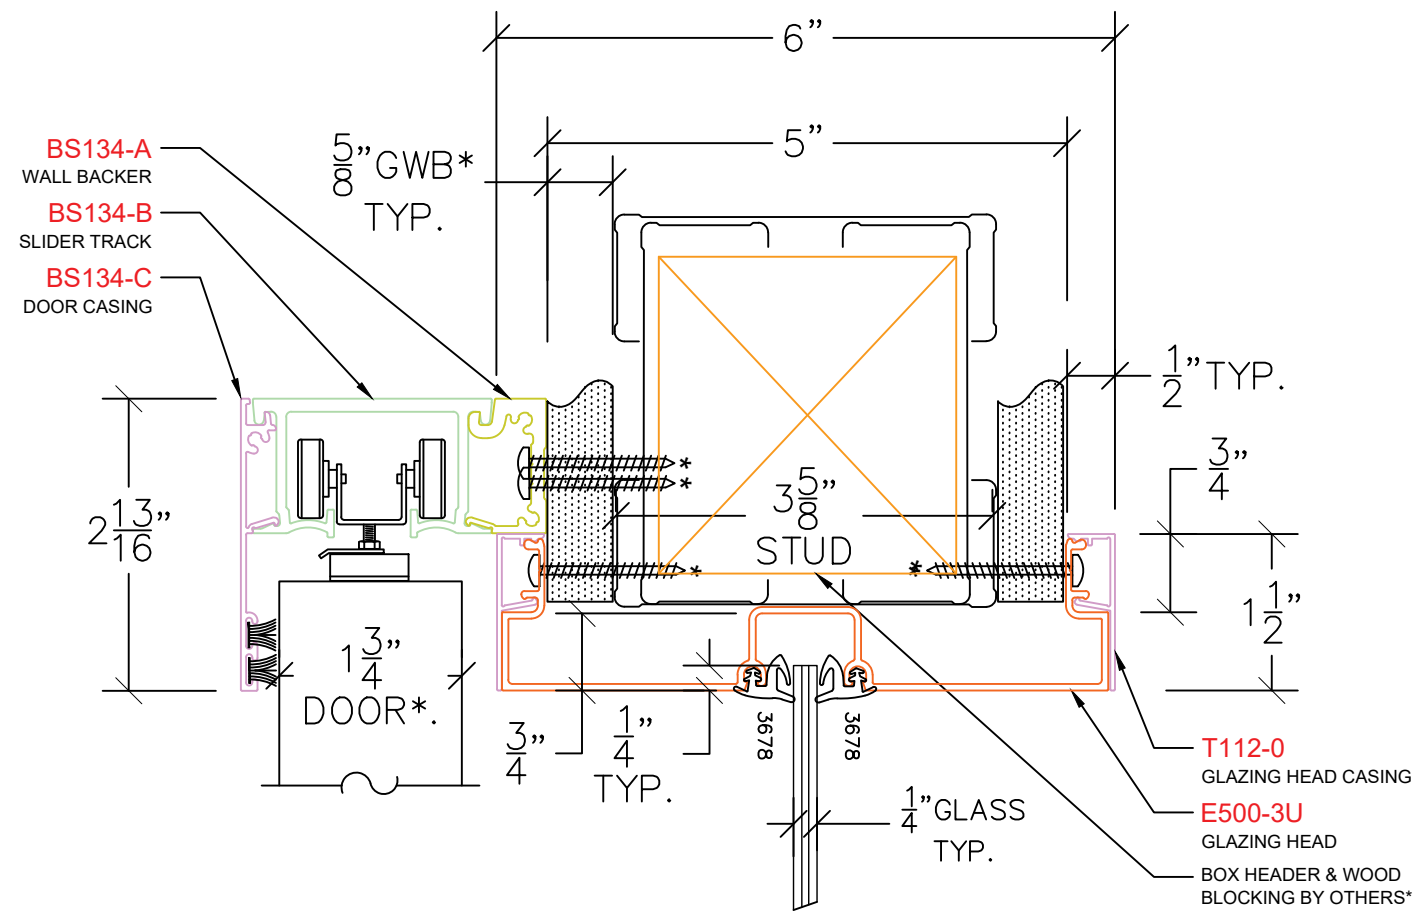

AVALON EAGLE – BARN 500

BS414 – GLAZING HEAD
 PROFILE: 2 $\frac{13}{16}$ " TRIM

NOTE: STANDARD GLASS BITE $\frac{1}{4}$ "

P: (503)885-9494
 W: AVALONINT.COM