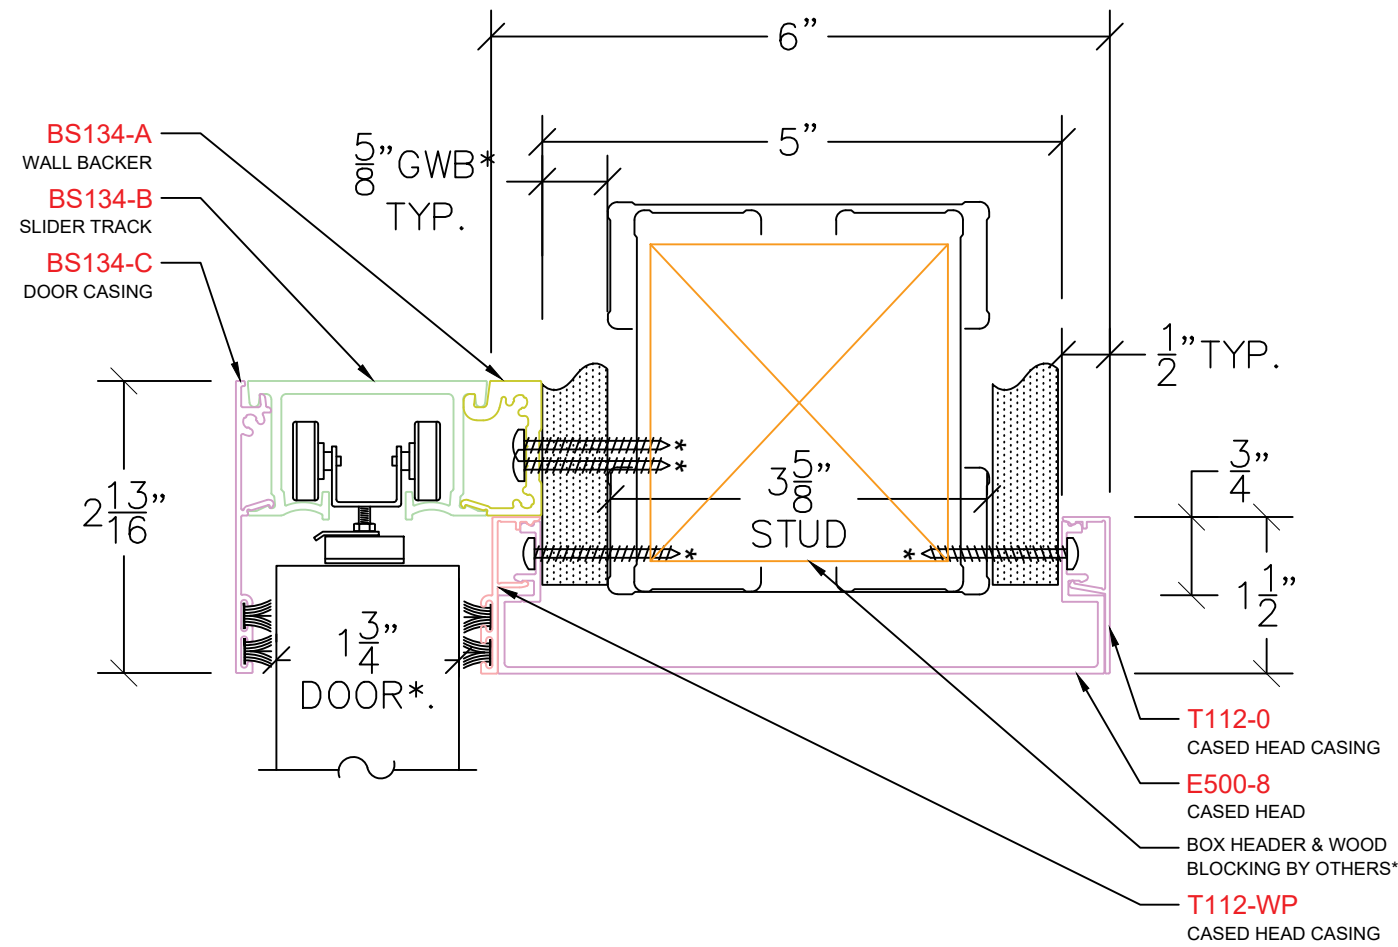

AVALON EAGLE – BARN 500

BS214 – CASED HEAD
PROFILE: 2 $\frac{13}{16}$ " TRIM

P: (503)885-9494
W: AVALONINT.COM