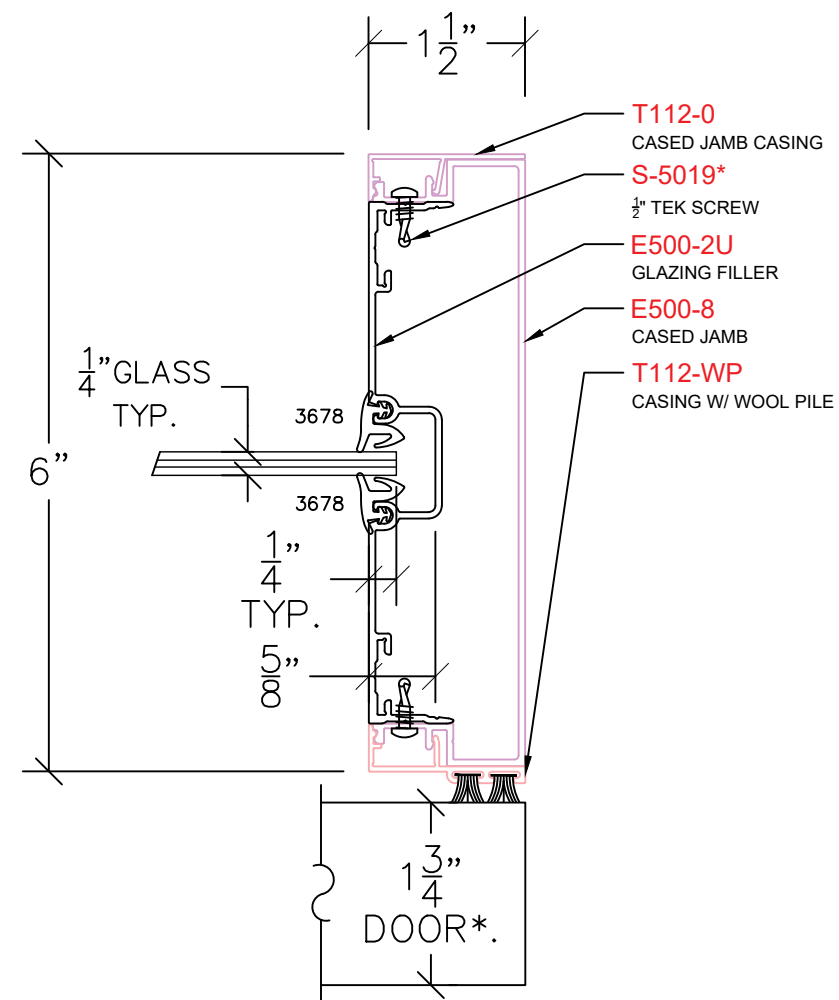

AVALON EAGLE – BARN 500

BS155 – GLAZING JAMB
PROFILE: 1½" TRIM

NOTE: STANDARD GLASS BITE ¼"

P: (503)885-9494
W: AVALONINT.COM